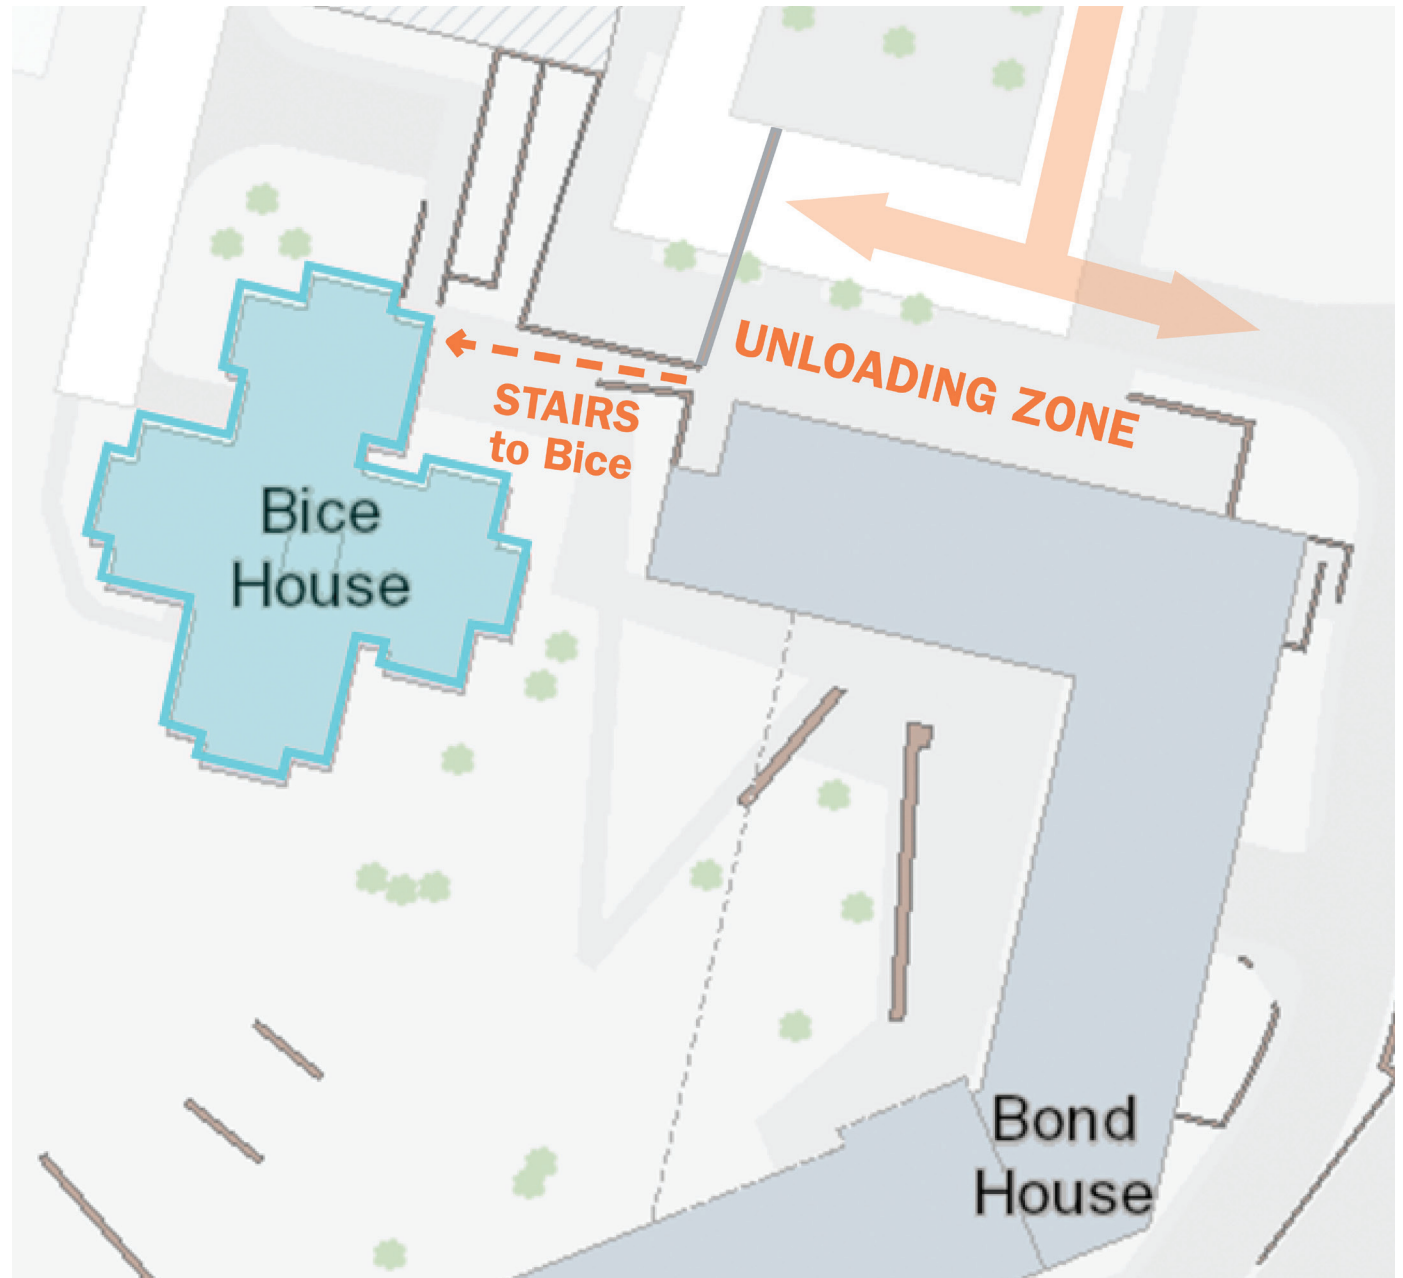

CONFERENCES @uva

summer programs staying in bice

2023 arrival instructions

- Take **Brandon Avenue** from JPA (Jefferson Park Avenue) to get to Bice House.
- Follow Brandon Avenue as shown, **bearing left** to reach the plaza in front of Bond House.
- Turn either **left or right** (depending on the spaces available) to park in the **unloading zone** shown on the map.

unloading instructions

- Once you reach the **unloading zone** on the map, put your **hazard lights on** while you unload your car.
- After unloading, please **move your car to the designated parking area**.

parking instructions

- Once your belongings are unloaded, you will need to move your car to the **E3 parking lot**.
- Take Brandon Avenue back to JPA, turning left. Bear right onto Emmet Street at the signal light, then turn left on Stadium Road. Turn right on Whitehead Road, and then take an almost immediate left into the **E3 lot**.
- You may park your vehicle anywhere in the **E3 lot**.