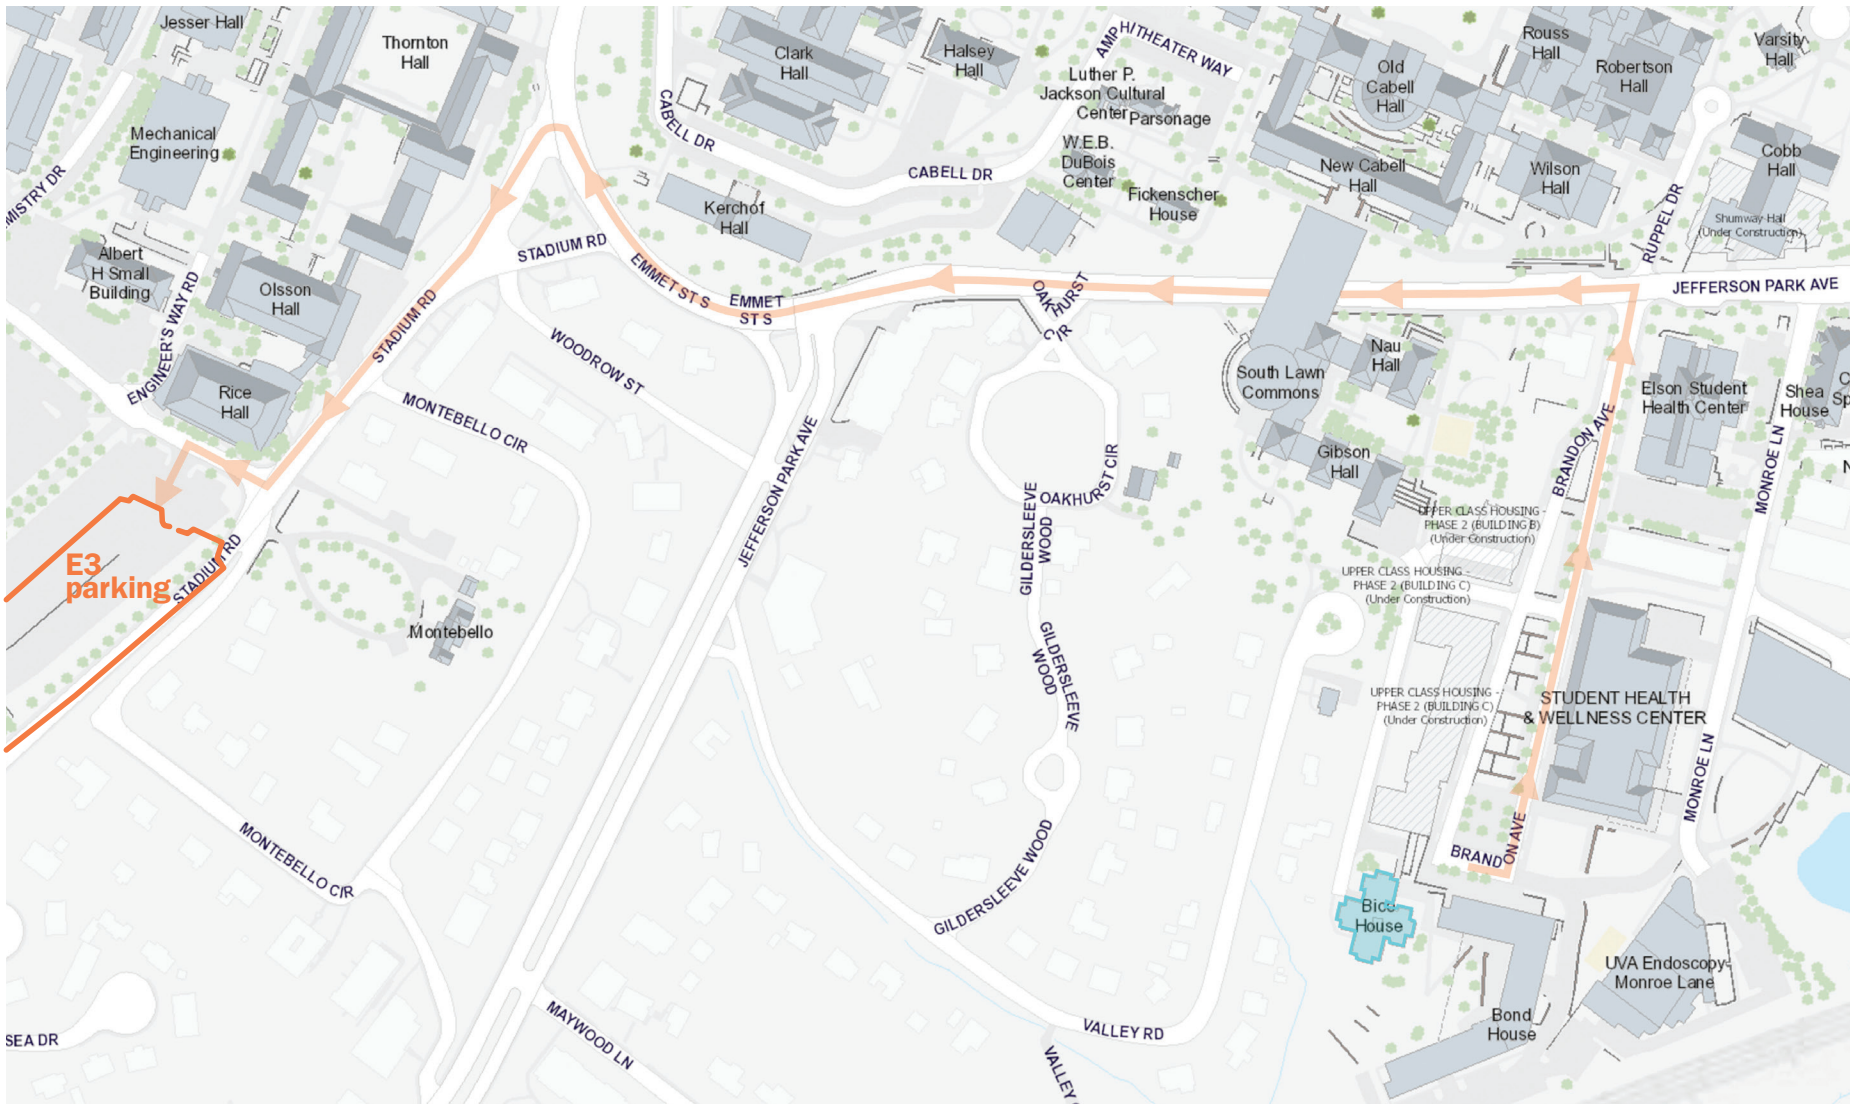

CONFERENCES @uva

summer programs staying in bice

2023 arrival instructions

- Take **Brandon Avenue** from JPA (Jefferson Park Avenue) to get to Bice House.
- Follow Brandon Avenue as shown, **bearing left** to reach the plaza in front of Bond House.
- Turn either **left or right** (depending on the spaces available) to park in the **unloading zone** shown on the map.

unloading instructions

- Once you reach the **unloading zone** on the map, put your **hazard lights on** while you unload your car.
- After unloading, please **move your car to the designated parking area**.

parking instructions

- Once your belongings are unloaded, you will need to move your car to the **E3 parking lot**.
- Take Brandon Avenue back to JPA, turning left. Bear right onto Emmet Street at the signal light, then turn left on Stadium Road. Turn right on Whitehead Road, and then take an almost immediate left into the **E3 lot**.
- You may park your vehicle anywhere in the **E3 lot**.