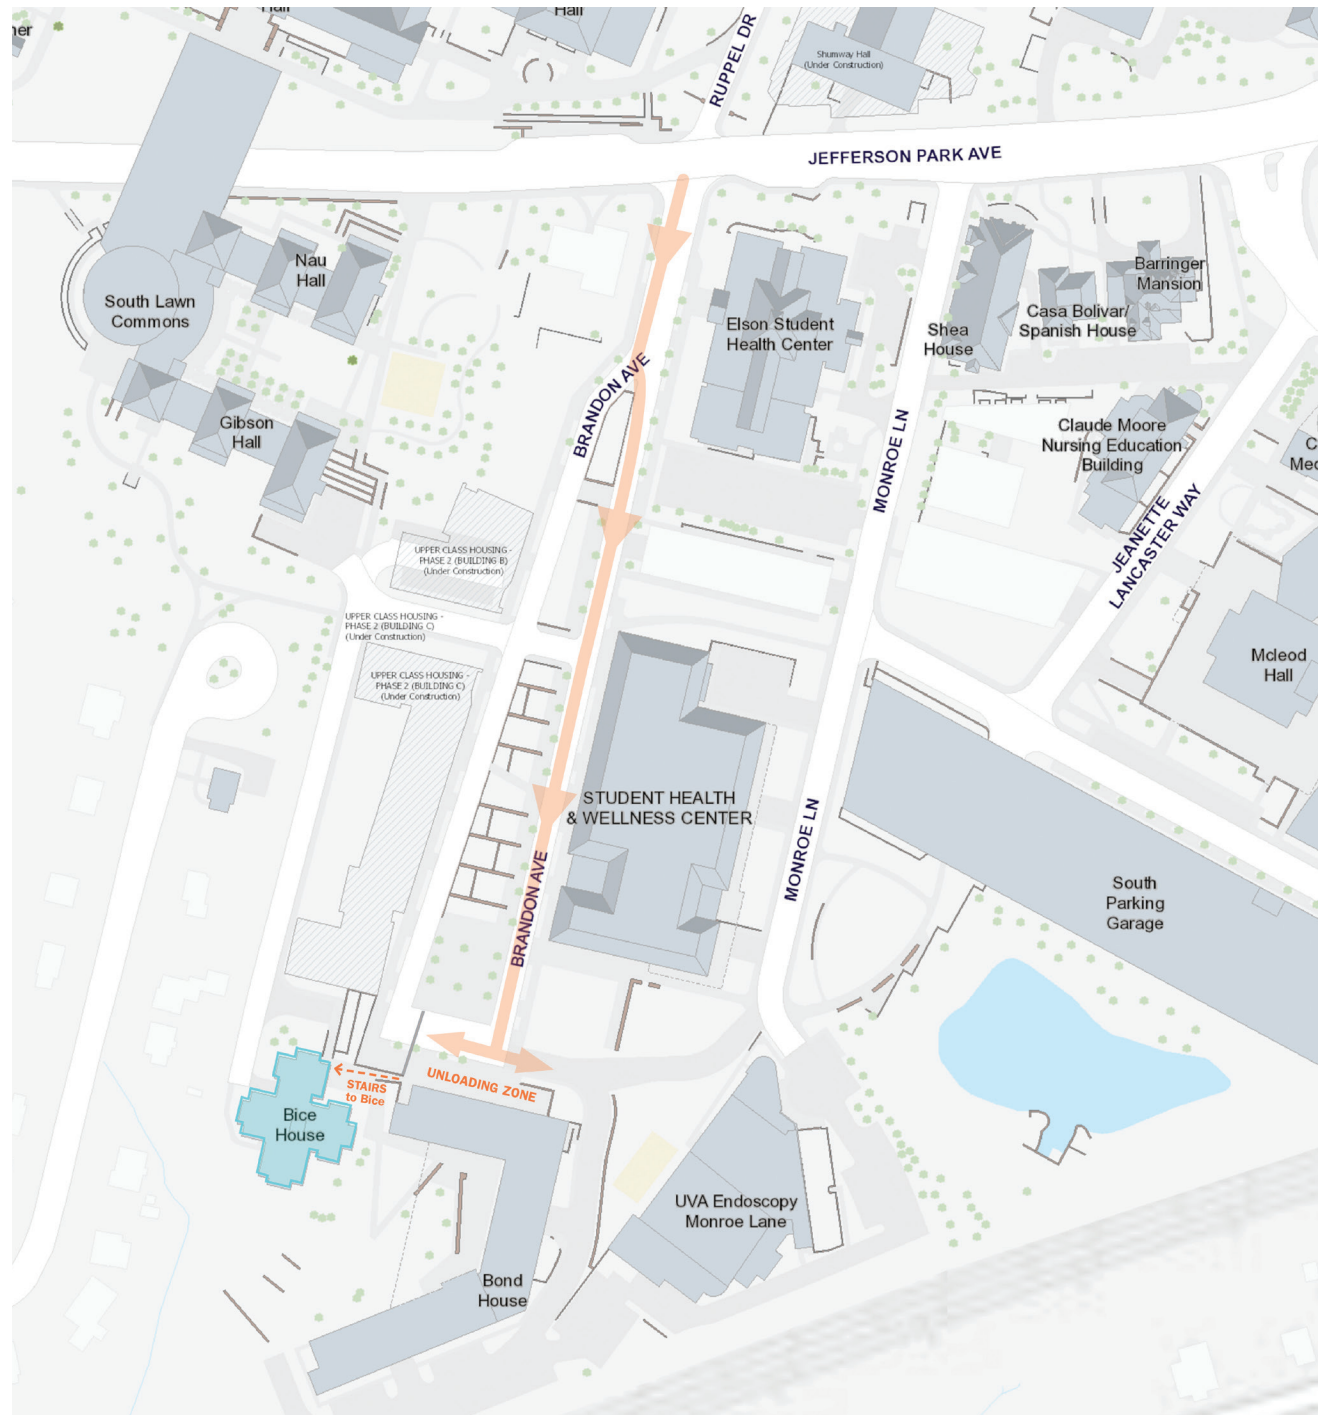

CONFERENCES @uva

summer programs staying in bice

2023 arrival instructions

- Take **Brandon Avenue** from JPA (Jefferson Park Avenue) to get to Bice House.
- Follow Brandon Avenue as shown, **bearing left** to reach the plaza in front of Bond House.
- Turn either **left or right** (depending on the spaces available) to park in the **unloading zone** shown on the map.

unloading instructions

- Once you reach the **unloading zone** on the map, put your **hazard lights on** while you unload your car.
- After unloading, please **move your car to the designated parking area**.

parking instructions

- Once your belongings are unloaded, you will need to move your car to the **E3 parking lot**.
- Take Brandon Avenue back to JPA, turning left. Bear right onto Emmet Street at the signal light, then turn left on Stadium Road. Turn right on Whitehead Road, and then take an almost immediate left into the **E3 lot**.
- You may park your vehicle anywhere in the **E3 lot**.